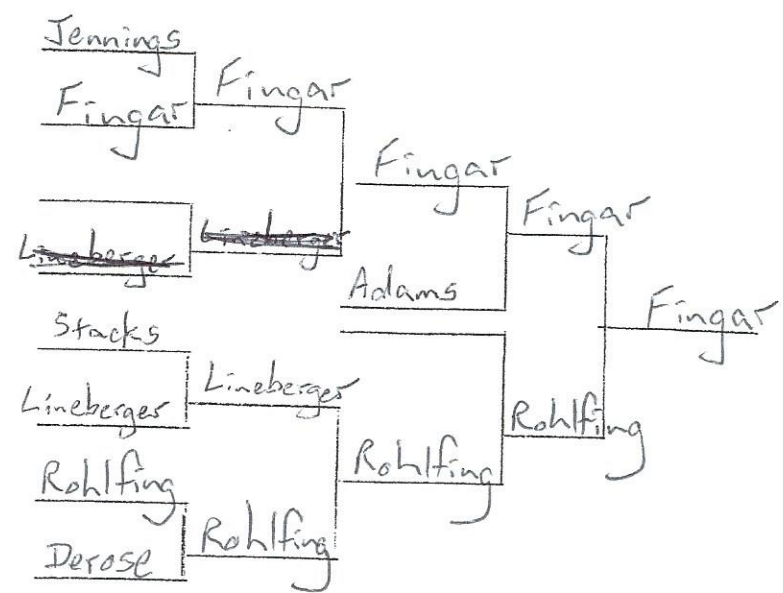

CONSOLATION MATCHES