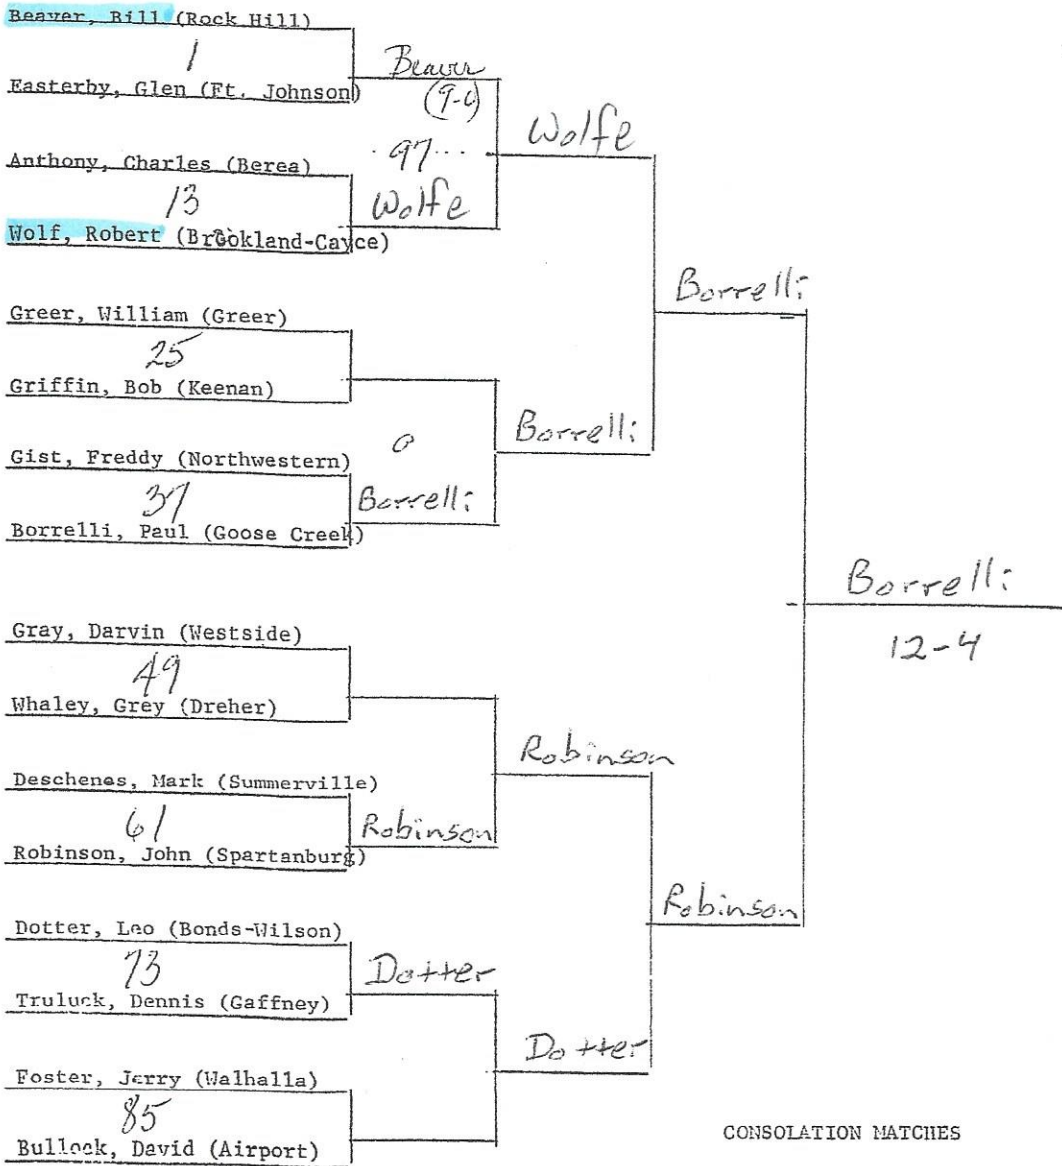

1976

PAIRINGS FOR 98 LBS. CLASS

CONSOLATION MATCHES

1976

PAIRINGS FOR 105 LBS. CLASS

CONSOLATION MATCHES

1976

PAIRINGS FOR 119 LBS. CLASS