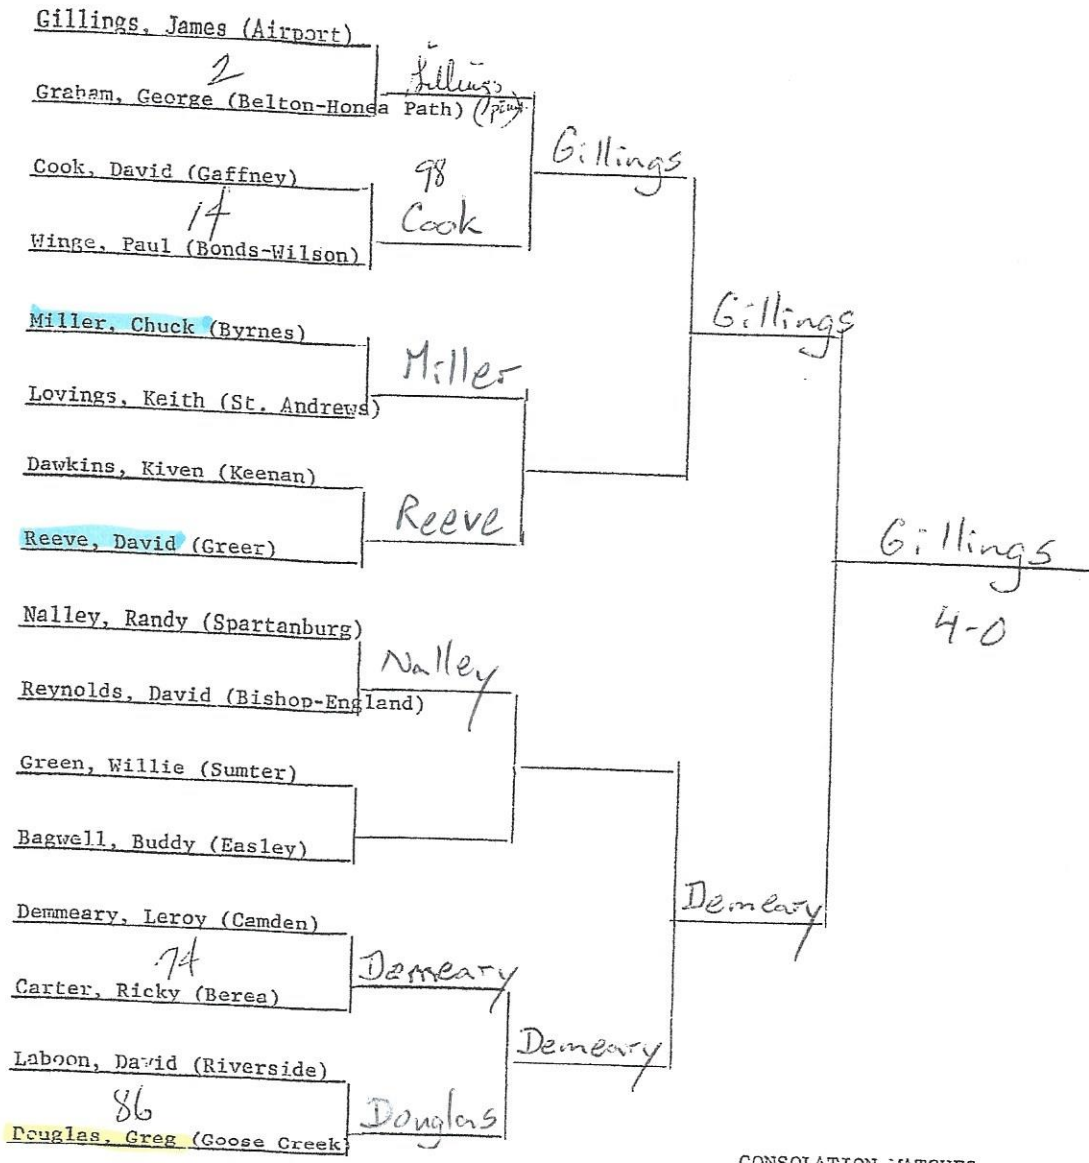

1976

PAIRINGS FOR 98 LBS. CLASS

CONSOLATION MATCHES

1976

PAIRINGS FOR 105 LBS. CLASS

CONSOLATION MATCHES

1976

PAIRINGS FOR 119 LBS. CLASS