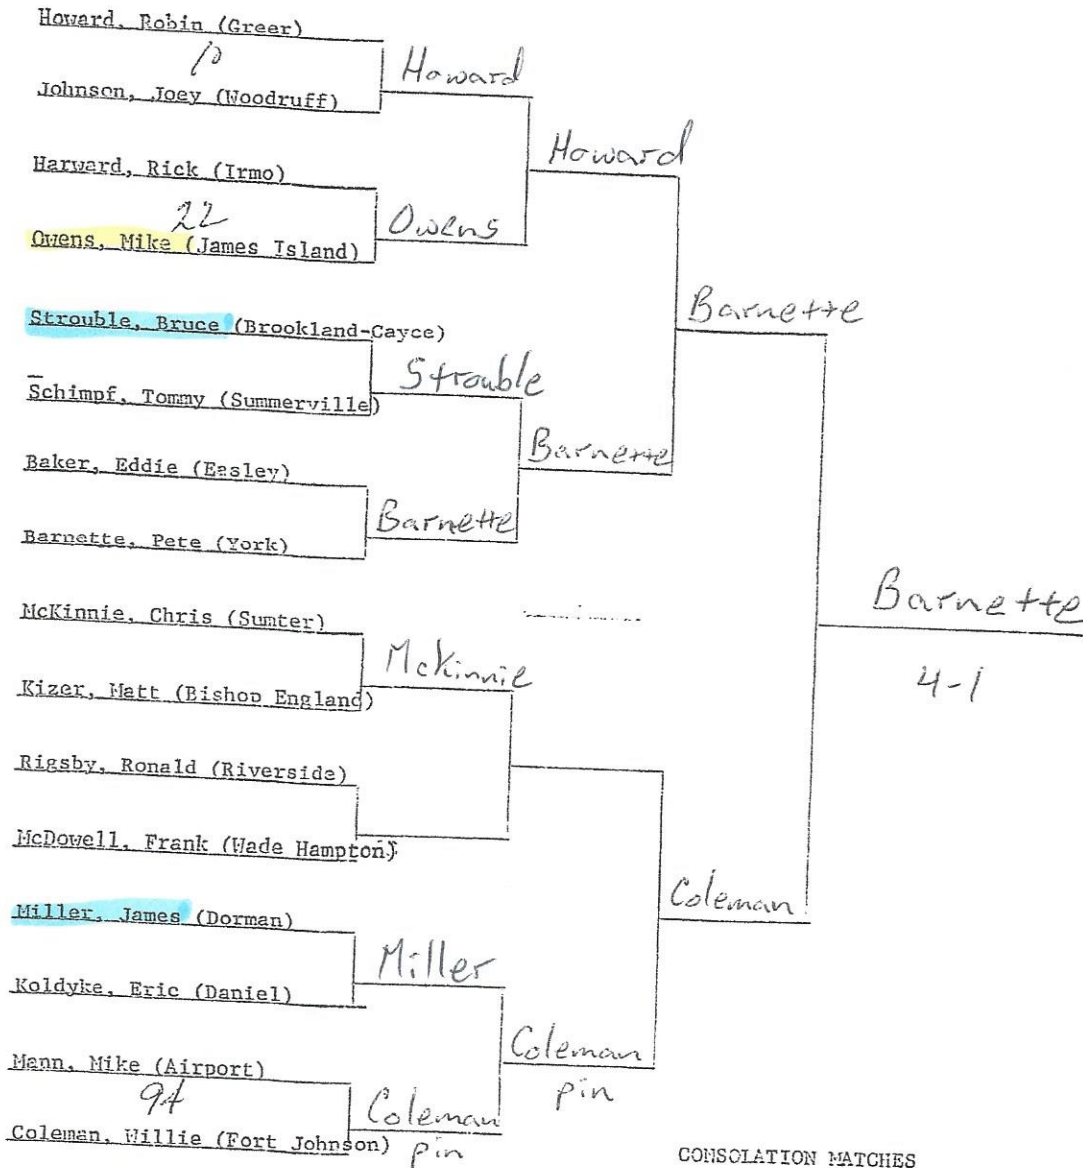

PAIRINGS FOR 155 LBS. CLASS

CONSOLATION MATCHES

1976

PAIRINGS FOR 167 LBS. CLASS

1976

PAIRINGS FOR 185 LBS. CLASS