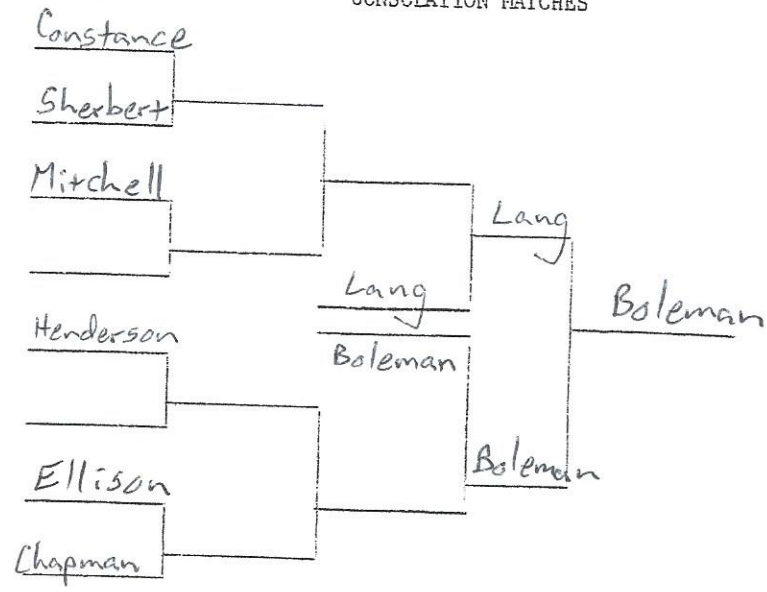

1976

PAIRINGS FOR 126 LBS. CLASS

CONSOLATION MATCHES

1976

PAIRINGS FOR 133 LBS. CLASS

1976

PAIRINGS FOR 145 LBS. CLASS

1976