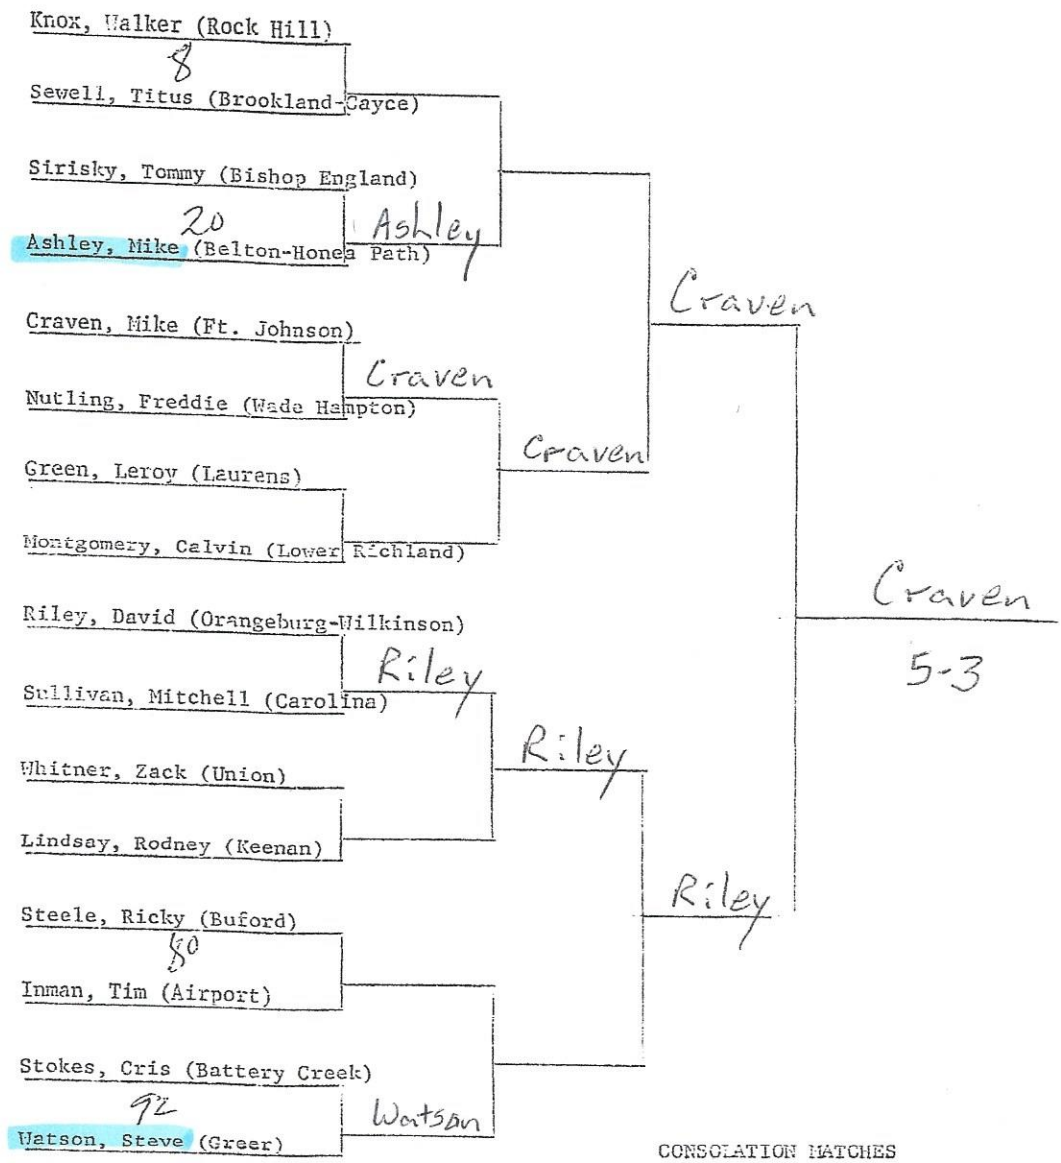

1976

PAIRINGS FOR 126 LBS. CLASS

CONSOLATION MATCHES

1976

PAIRINGS FOR 133 LBS. CLASS

1976

PAIRINGS FOR 145 LBS. CLASS

1976