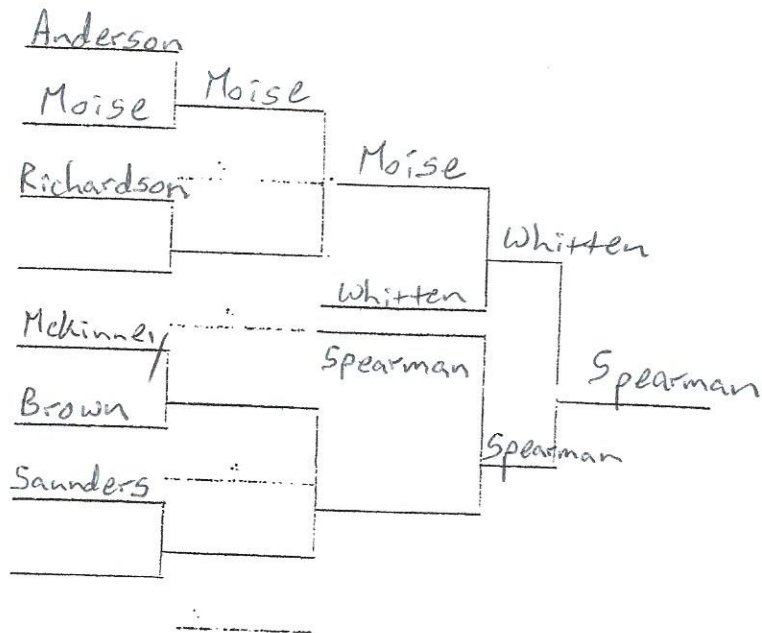

CONSOLATION MATCHES