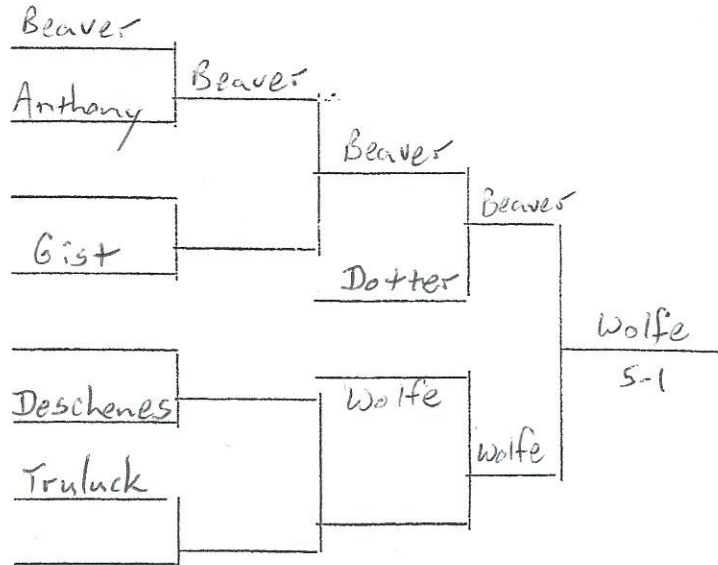

1976

PAIRINGS FOR 98 LBS. CLASS

CONSOLATION MATCHES

1976

PAIRINGS FOR 105 LBS. CLASS

CONSOLATION MATCHES

1976

PAIRINGS FOR 119 LBS. CLASS