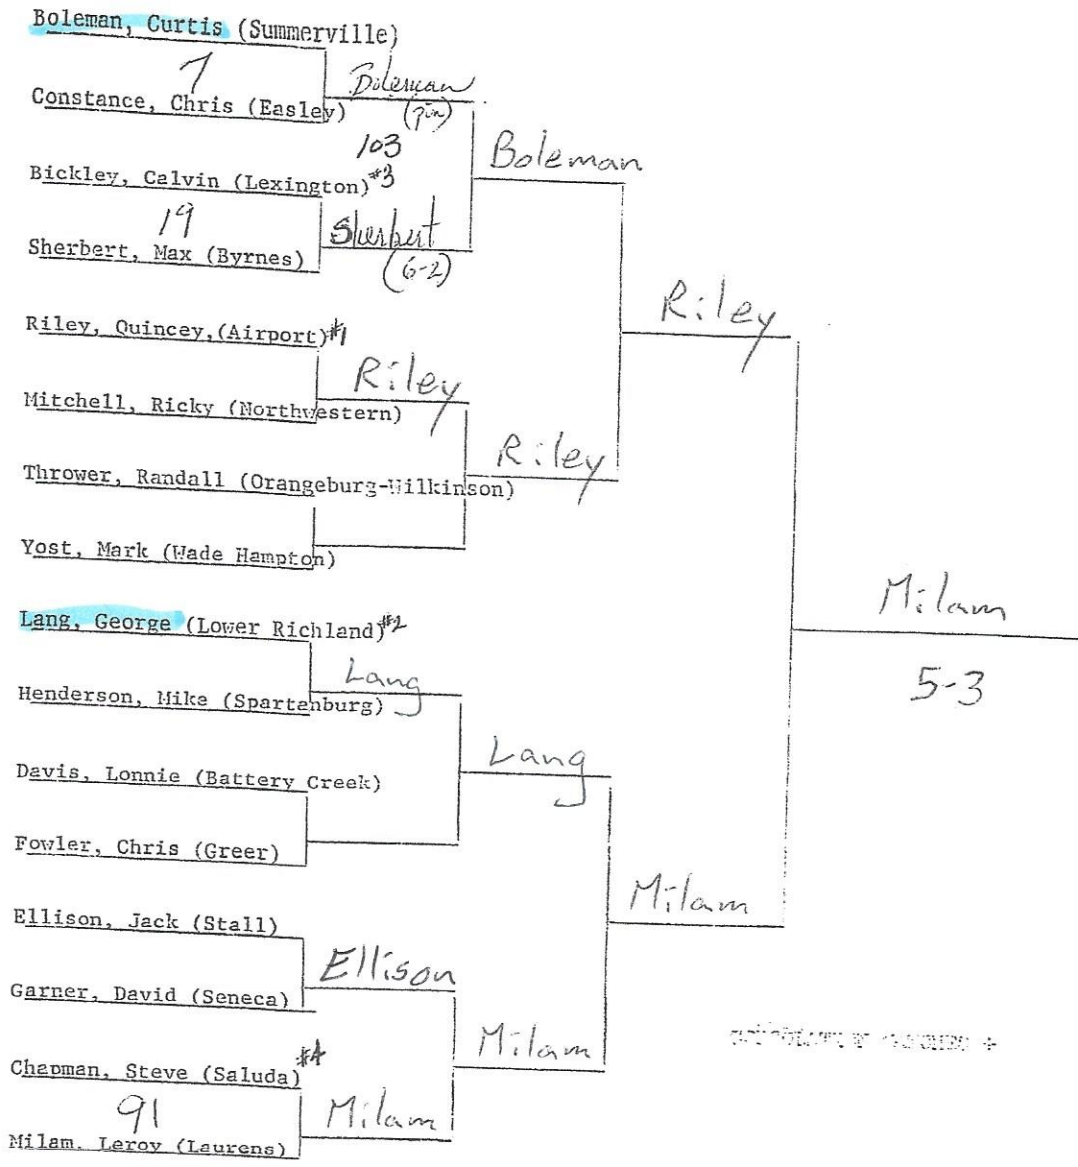

1976

PAIRINGS FOR 126 LBS. CLASS

CONSOLATION MATCHES

1976

PAIRINGS FOR 133 LBS. CLASS

1976

PAIRINGS FOR 145 LBS. CLASS

1976