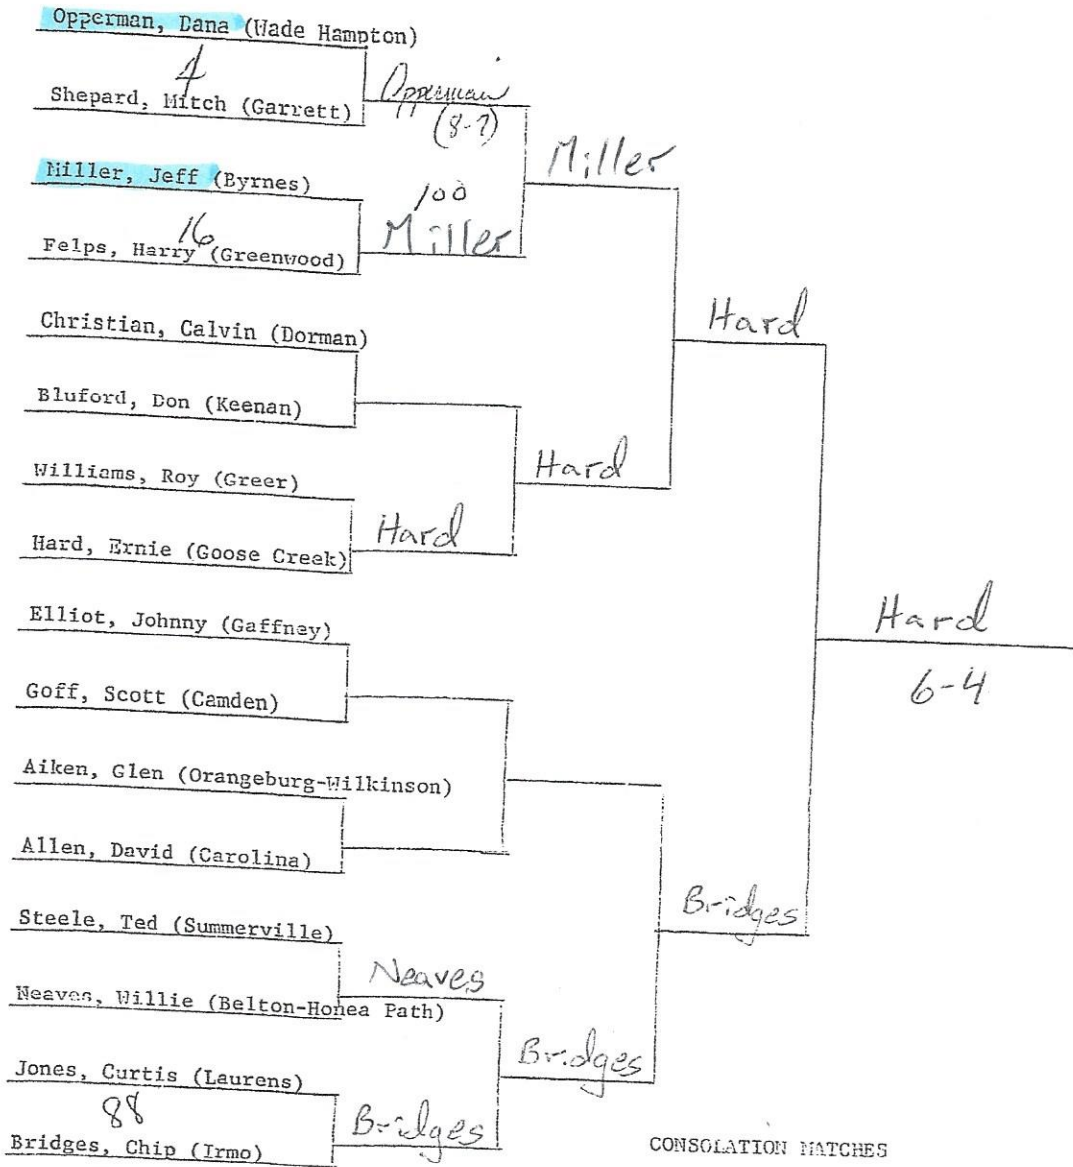

1976

PAIRINGS FOR 98 LBS. CLASS

CONSOLATION MATCHES

1976

PAIRINGS FOR 105 LBS. CLASS

CONSOLATION MATCHES

1976

PAIRINGS FOR 119 LBS. CLASS