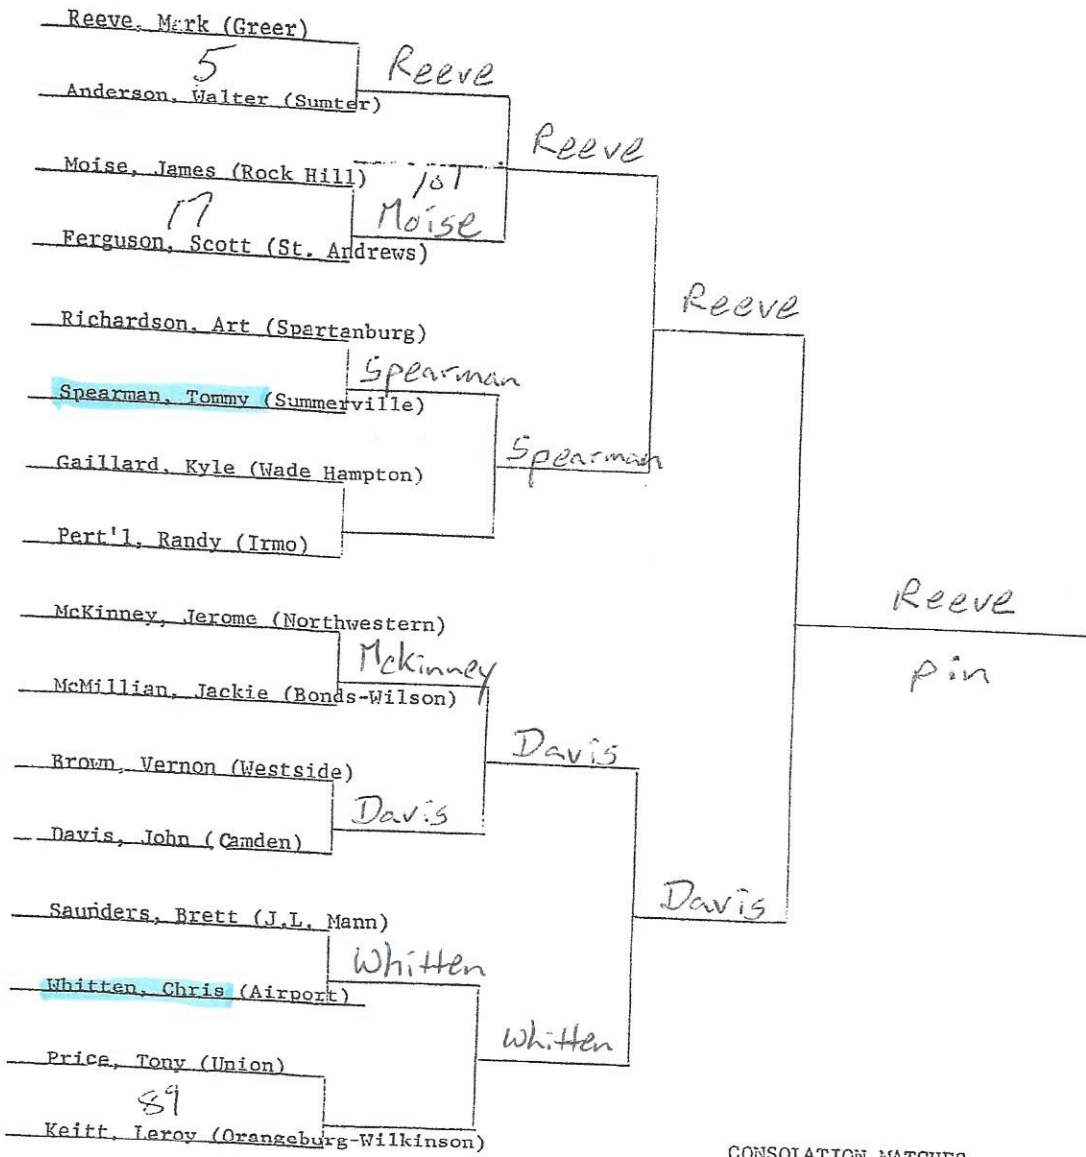

1976

PAIRINGS FOR 126 LBS. CLASS